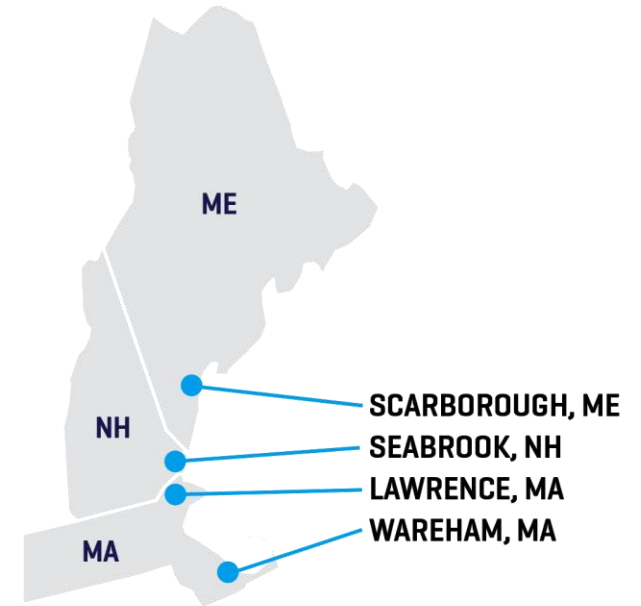

NEUCO

A Centuri Company

NEUCO Overview

September 2024

THINK AHEAD »

About NEUCO

- » NEUCO’s central office, operations center, and fleet maintenance hub is in Lawrence MA. Our newly expanded training center is located in Seabrook, NH. We have easy access to connect to our customers throughout New England.
- » We proudly serve gas and electric distribution utilities, local distribution companies, municipal utilities and master meter operators by providing natural gas, electric, welding fabrication, water, sewer, and restoration services.
- » Our management of comprehensive and complex projects has built our reputation as a best-value solutions provider in the gas industry.